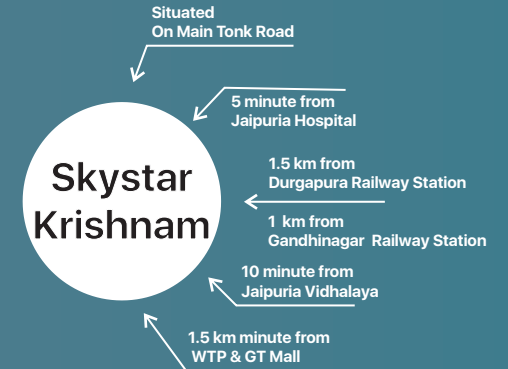

Site address :

AA-1, Tonk Rd, Jai Ambey Nagar, Gopal Pura Mode, Jaipur, Rajasthan 302018

For Booking Please Call

Exclusive Marketed By

Ikan

Housing Pvt. Ltd.

Rera No.:RAJ/A/2022/5379

7240515515

Disclaimer : This brochure is not legal document and just describes the developers intended conceptual plan. specifications and details provided are tentative and may change at the sole discretion of the developers and/or the architects. 3D views/pictures, furniture shown are for pictorial representation purpose only.